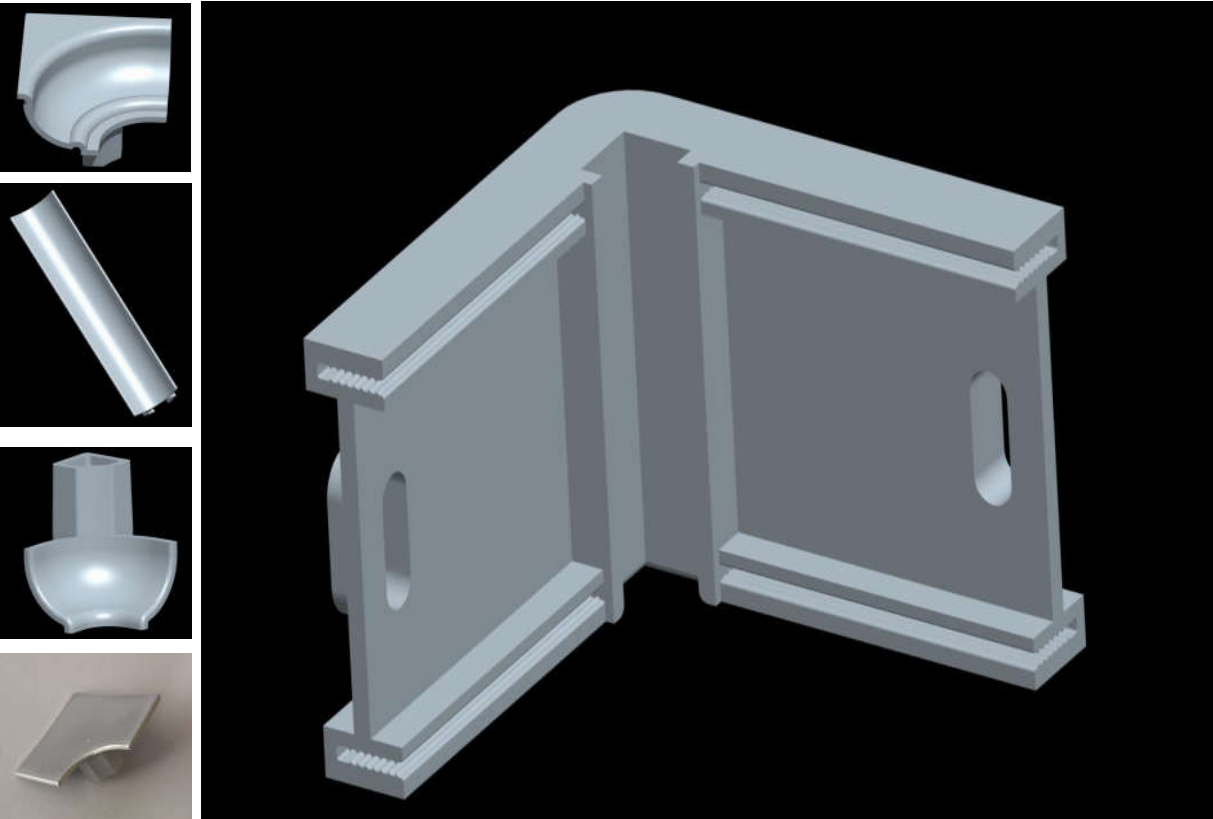

(Edge strip)

(Corner line A)

(Corner line B)

(I-shaped base)

(I-shaped line)

Effect Show

(10U-sahped line)

(20U-sahped line)

(50U-sahped line)

(60U-shaped corner line)

(Glowing decorative line)

铝合金防尘踢脚线

Aluminum alloy baseboard accessories

Aluminum alloy baseboard accesorries

Perfect Seamless

THANKS