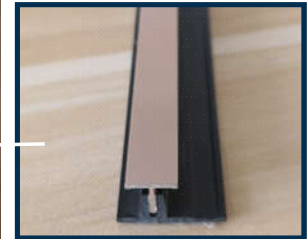

(Edge strip)

(Corner line A)

(Corner line B)

(I-shaped base)

(I-shaped line)

Effect Show

(10U-sahped line)

(20U-sahped line)

(50U-sahped line)

(60U-shaped corner line)

(Glowing decorative line)

铝合金防尘踢脚线

Aluminum alloy baseboard accessories

Aluminum alloy baseboard accesorries

Perfect Seamless

THANKS