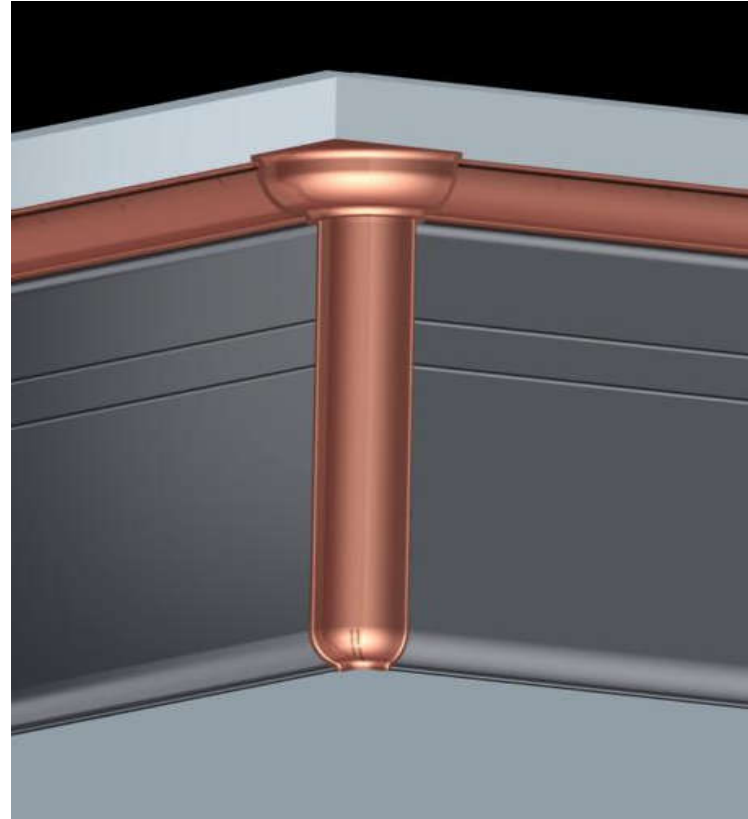

(Edge strip)

(Corner line A)

(Corner line B)

(I-shaped base)

(I-shaped line)

Effect Show

(10U-sahped line)

(20U-sahped line)

(50U-sahped line)

(60U-shaped corner line)

(Glowing decorative line)

铝合金防尘踢脚线

Aluminum alloy baseboard accessories

Aluminum alloy baseboard accesorries

Perfect Seamless

THANKS