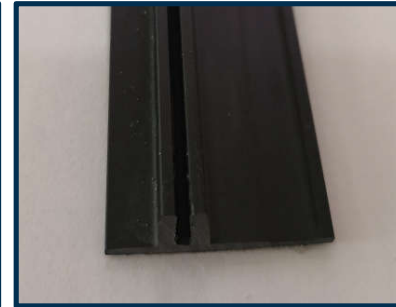

Millet Greener plate

NATURE WOOD FRAGRANCE

- ◆ High density and strong impact resistance
- ◆ Using natural material
- ◆ No deformation, longer service life than ordinary plate.

Catagory	MGP
Thickness	8mm
Core layer	Solid
Installation	Buckles
Exterior	Seamless splicing
Material	Millet & wood fiber
Heavy metal content	CE
CE	Y
Rating	CE
Flame retardancy rating	B1
Fragrance	Nature wood
Grip force	1134N
Deformed after heating(70°C)	N
Portrait size change after heating(70°C)	0.15-0.25%
Landscape size change after heating(70°C)	0.02%-0.08%
GSM	6.7±0.3KG
Wood fiber content	50%

Millet Greener plate
NATURE WOOD FRAGRANCE

PARAMETER

PERFECT SEAMLESS SPLICING / BETTER WALL INTEGRITY / MORE BEAUTIFUL OF THE SPACE EFFECT / STRONGER STRUCTURE

PERFECT SEAMLESS SPLICING

Surface layer

Transparent polymer layer
, UV treatment surface;
Scratch-resistant, Wear-resistant,
Stain-resistant, UV-resistant, etc. ;

Fiber

Test

Product

Characterstics

Waterproof , Anti-mite, Anti-corrosion,thermal insulation,Long life and so on

Workshop

Accessories

SEOA 赛华 顶墙精装
吊顶·墙面·集成快装

(Edge strip)

(Corner line A)

(Corner line B)

(I-shaped base)

(I-shaped line)

Effect Show

(10U-sahped line)

(20U-sahped line)