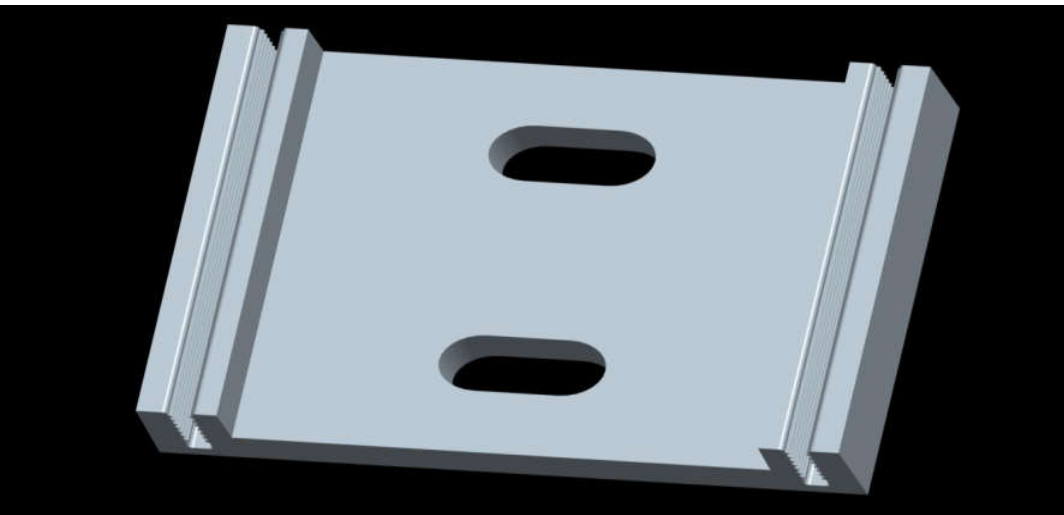

(Edge strip)

(Corner line A)

(Corner line B)

(I-shaped base)

(I-shaped line)

Effect Show

(10U-sahped line)

(20U-sahped line)

(50U-sahped line)

(60U-shaped corner line)

(Glowing decorative line)

铝合金防尘踢脚线

Aluminum alloy baseboard accessories

Aluminum alloy baseboard accesorries

Perfect Seamless

THANKS