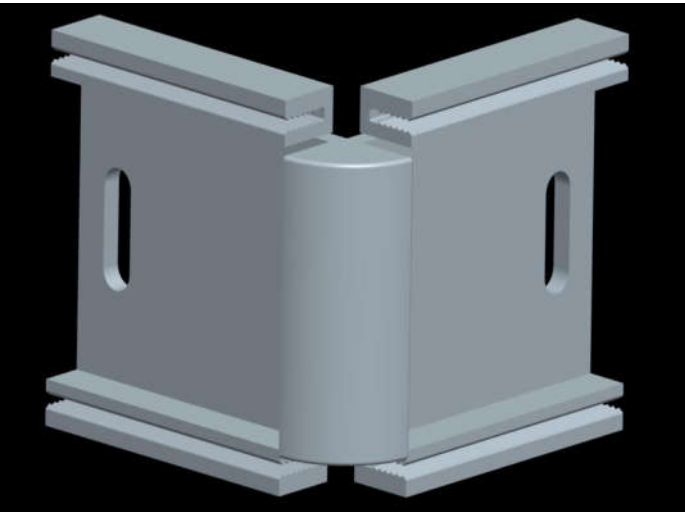

(Edge strip)

(Corner line A)

(Corner line B)

(I-shaped base)

(I-shaped line)

Effect Show

(10U-sahped line)

(20U-sahped line)

(50U-sahped line)

(60U-shaped corner line)

(Glowing decorative line)

铝合金防尘踢脚线

Aluminum alloy baseboard accessories

Aluminum alloy baseboard accesorries

Perfect Seamless

THANKS