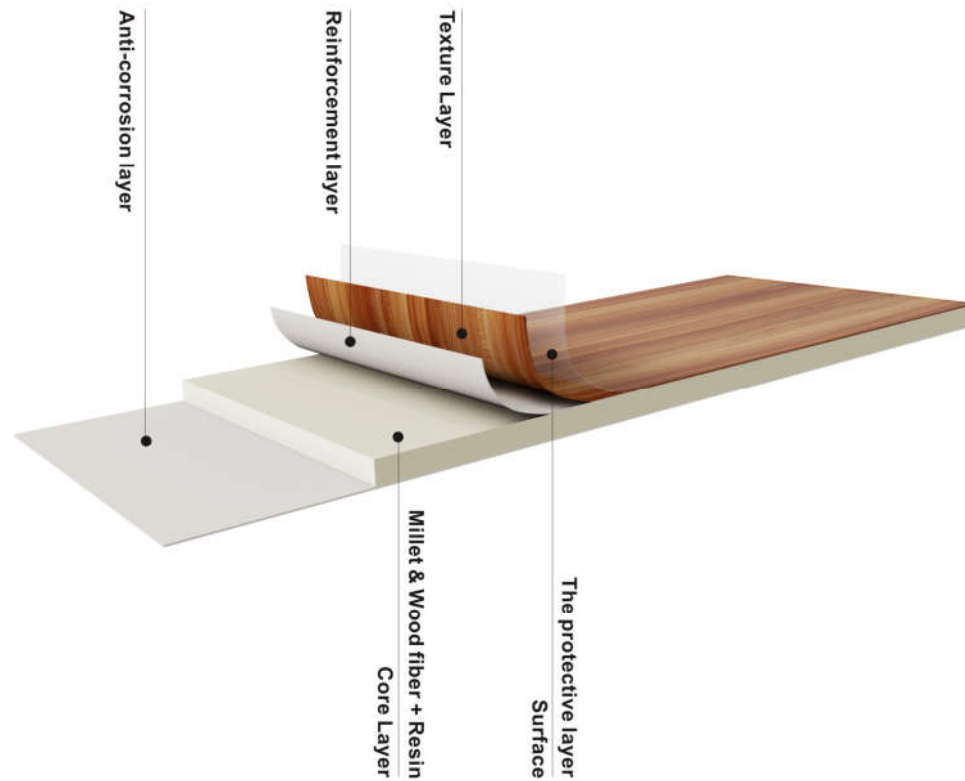

NEW
PRODUCTION

MGP 8.0 FAST DECORATION
NEW MATERIAL NEW VERSION

MGP 8.0

WHAT IS MGP ?

REDUCE THE COST SAVE THE FOREST RESOURCES

MPG is Millet Greener plate, which is compounded of millet & wood fiber, resin, and some of polymer materials, the physical characteristics is very exceptional, it is waterproof, anti-mite, anti-corrosion, thermal insulation, long life and so on. Because of the steady performance, it can be used in various of harsh places but won't be mildewed, cracking and brittle. The sizes and colors can be customized, as it is made up by extrusion process. Both millet & wood fiber and resin is recycable, so it is real green plate.

Millet Greener plate

NATURE WOOD FRAGRANCE

- ◆ High density and strong impact resistance
- ◆ Using natural material
- ◆ No deformation, longer service life than ordinary plate.

Catagory	MGP
Thickness	8mm
Core layer	Solid
Installation	Buckles
Exterior	Seamless splicing
Material	Millet & wood fiber
Heavy metal content	CE
CE	Y
Rating	CE
Flame retardancy rating	B1
Fragrance	Nature wood
Grip force	1134N
Deformed after heating(70°C)	N
Portrait size change after heating(70°C)	0.15-0.25%
Landscape size change after heating(70°C)	0.02%-0.08%
GSM	6.7±0.3KG
Wood fiber content	50%

Millet Greener plate
NATURE WOOD FRAGRANCE

PARAMETER

PERFECT SEAMLESS SPLICING / BETTER WALL INTEGRITY / MORE BEAUTIFUL OF THE SPACE EFFECT / STRONGER STRUCTURE

PERFECT SEAMLESS SPLICING

Surface layer

Transparent polymer layer
, UV treatment surface;
Scratch-resistant, Wear-resistant,
Stain-resistant, UV-resistant, etc. ;

(Edge strip)

(Corner line A)

(Corner line B)

(I-shaped base)

(I-shaped line)

Effect Show

(10U-sahped line)

(20U-sahped line)