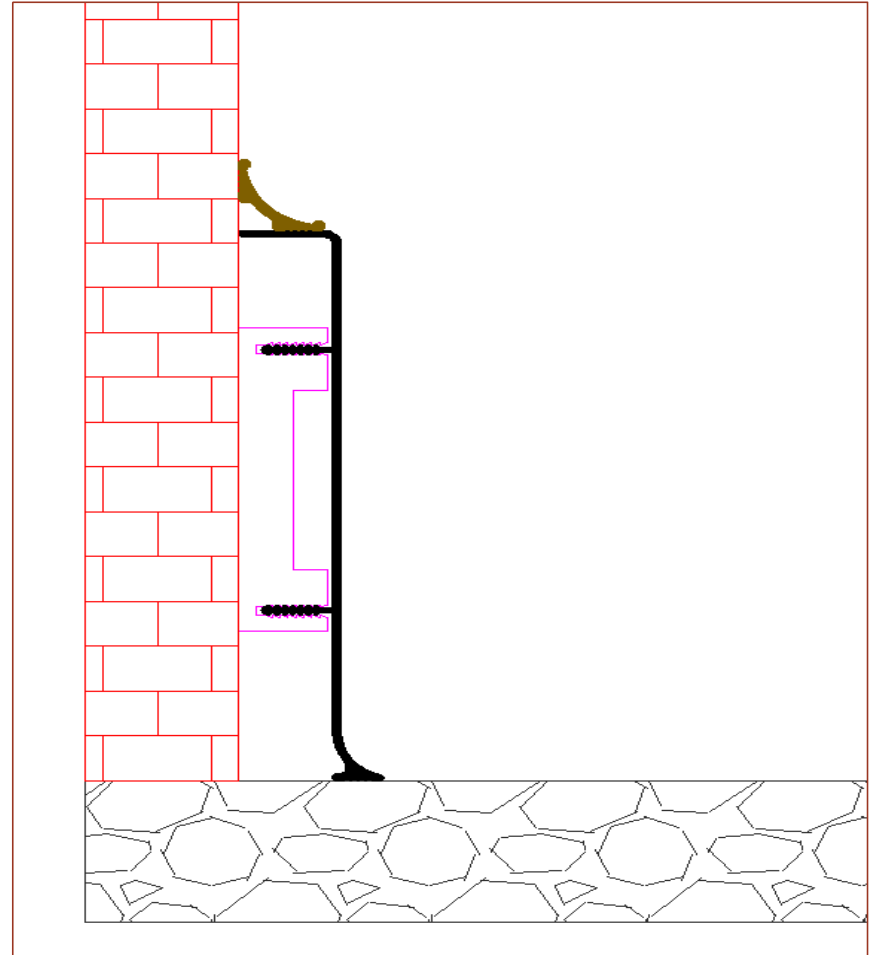

(Edge strip)

(Corner line A)

(Corner line B)

(I-shaped base)

(I-shaped line)

Effect Show

(10U-sahped line)

(20U-sahped line)

(50U-sahped line)

(60U-shaped corner line)

(Glowing decorative line)

铝合金防尘踢脚线

Aluminum alloy baseboard accessories

Aluminum alloy baseboard accesorries

Perfect Seamless

THANKS