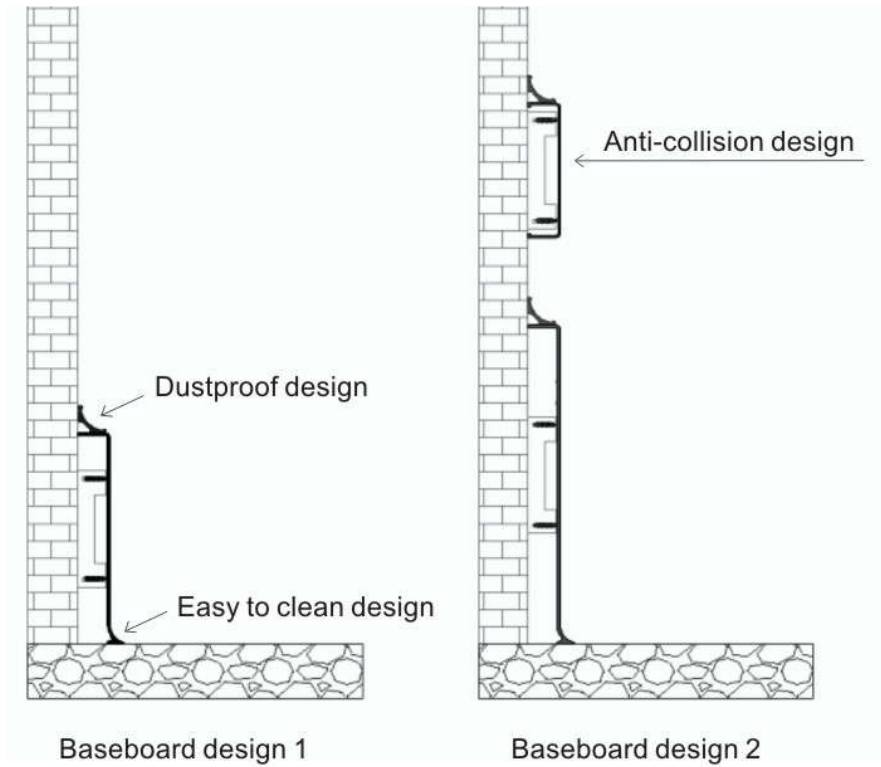

(Edge strip)

(Corner line A)

(Corner line B)

(I-shaped base)

(I-shaped line)

Effect Show

(10U-sahped line)

(20U-sahped line)

(50U-sahped line)

(60U-shaped corner line)

(Glowing decorative line)

铝合金防尘踢脚线

Aluminum alloy baseboard accessories

Aluminum alloy baseboard accesorries

Perfect Seamless

THANKS