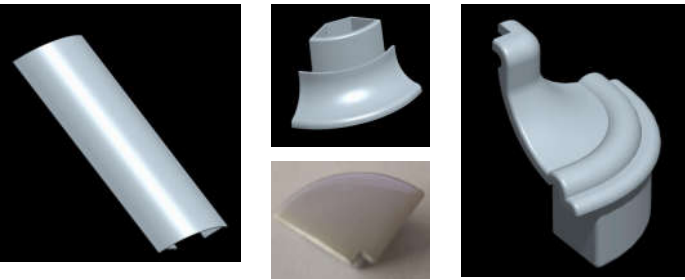

(Edge strip)

(Corner line A)

(Corner line B)

(I-shaped base)

(I-shaped line)

Effect Show

(10U-sahped line)

(20U-sahped line)

(50U-sahped line)

(60U-shaped corner line)

(Glowing decorative line)

铝合金防尘踢脚线

Aluminum alloy baseboard accessories

Aluminum alloy baseboard accesorries

Perfect Seamless

THANKS