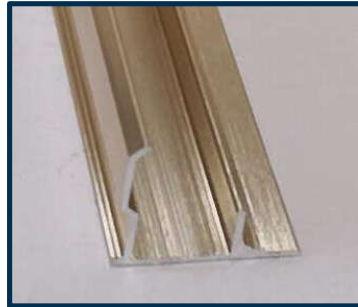

Millet Greener plate

NATURE WOOD FRAGRANCE

- ◆ High density and strong impact resistance
- ◆ Using natural material
- ◆ No deformation, longer service life than ordinary plate.

Catagory	MGP
Thickness	8mm
Core layer	Solid
Installation	Buckles
Exterior	Seamless splicing
Material	Millet & wood fiber
Heavy metal content	CE
CE	Y
Rating	CE
Flame retardancy rating	B1
Fragrance	Nature wood
Grip force	1134N
Deformed after heating(70°C)	N
Portrait size change after heating(70°C)	0.15-0.25%
Landscape size change after heating(70°C)	0.02%-0.08%
GSM	6.7±0.3KG
Wood fiber content	50%

Fiber

Test

Product

Characterstics

Waterproof , Anti-mite, Anti-corrosion,thermal insulation,Long life and so on

Workshop

Accessories

SEOA 赛华 顶墙精装
吊顶·墙面·集成快装

(Edge strip)

(Corner line A)

(Corner line B)

(I-shaped base)

(I-shaped line)

Effect Show

(10U-sahped line)

(20U-sahped line)