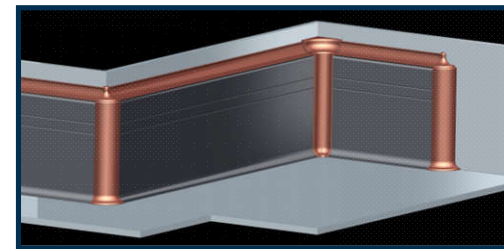

(Edge strip)

(Corner line A)

(Corner line B)

(I-shaped base)

(I-shaped line)

Effect Show

(10U-sahped line)

(20U-sahped line)

(50U-sahped line)

(60U-shaped corner line)

(Glowing decorative line)

铝合金防尘踢脚线

Aluminum alloy baseboard accessories

Aluminum alloy baseboard accesorries

Perfect Seamless

THANKS