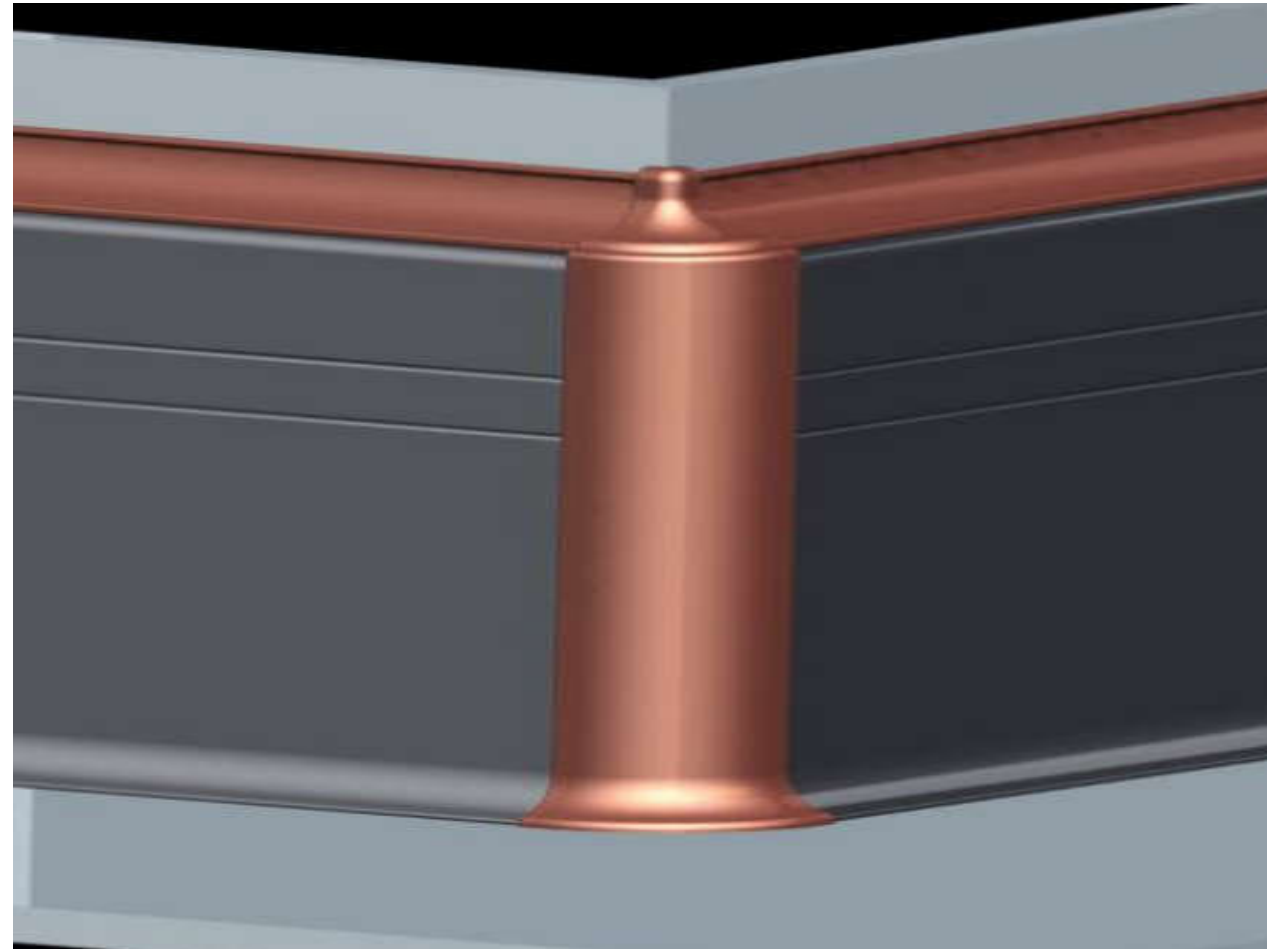

(Edge strip)

(Corner line A)

(Corner line B)

(I-shaped base)

(I-shaped line)

Effect Show

(10U-sahped line)

(20U-sahped line)

(50U-sahped line)

(60U-shaped corner line)

(Glowing decorative line)

铝合金防尘踢脚线

Aluminum alloy baseboard accessories

Aluminum alloy baseboard accesorries

Perfect Seamless

THANKS