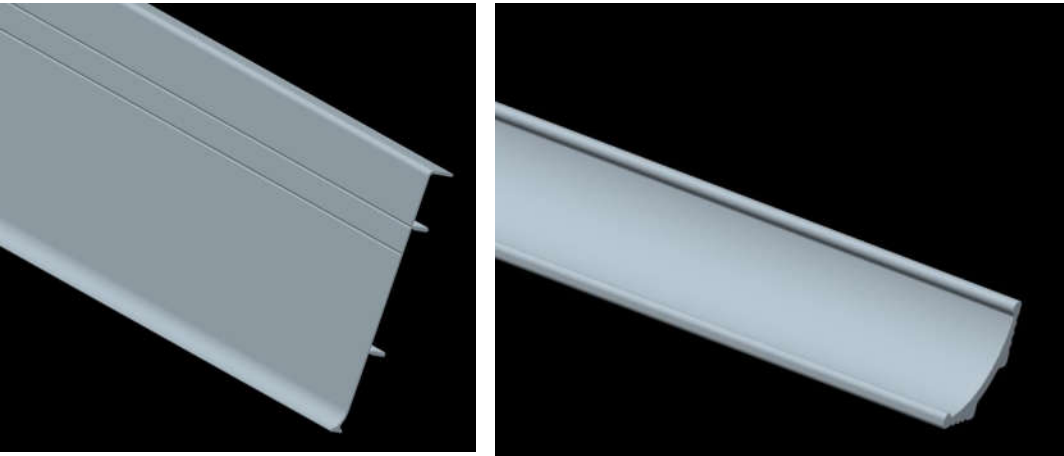

(Edge strip)

(Corner line A)

(Corner line B)

(I-shaped base)

(I-shaped line)

Effect Show

(10U-sahped line)

(20U-sahped line)

(50U-sahped line)

(60U-shaped corner line)

(Glowing decorative line)

铝合金防尘踢脚线

Aluminum alloy baseboard accessories

Aluminum alloy baseboard accesorries

Perfect Seamless

THANKS